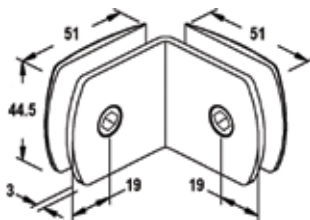

MBC90D

FRAMELESS GLASS BATHROOM HARDWARE

Product Image

Dimensions

Glass Preparation

DETAILS

90° Glass to Glass Bracket

- Suitable for 6mm, 8mm & 10mm glass
- Supplied with Hex Head machine screws