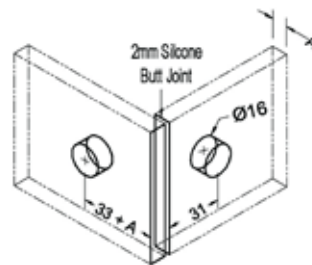

MBC90D

FRAMELESS GLASS BATHROOM HARDWARE

Product Image

Dimensions

Glass Preparation

DETAILS

90° Glass to Glass Bracket

- Suitable for 6mm, 8mm & 10mm glass
- Supplied with Hex Head machine screws