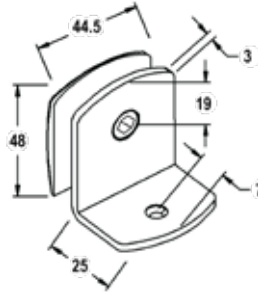

Product Image

Dimensions

Glass Preparation

DETAILS

90° Glass to Floor Bracket

- Suitable for 6mm, 8mm & 10mm glass
- Supplied with Hex Head machine screws & fixing screws/plugs
- Short fixing leg

FINISHES

- Polished Chrome