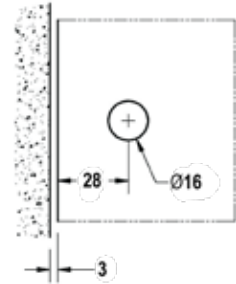

Product Image

Dimensions

Glass Preparation

DETAILS

90° Glass to Floor Bracket

- Suitable for 6mm, 8mm & 10mm glass
- Supplied with Hex Head machine screws & fixing screws/plugs
- Short fixing leg

FINISHES

- Polished Chrome