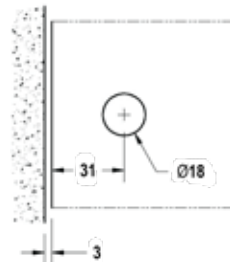

Product Image

Dimensions

Please note: Hole position & wall clearance should be checked and possibly altered depending on application

Glass Preparation

DETAILS

Adjustable Angle Bracket

- Suitable for 10mm glass
- Full round backplate