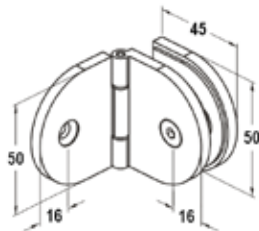

Product Image

Dimensions

Please note: Hole position & wall clearance should be checked and possibly altered depending on application

Glass Preparation

DETAILS

Adjustable Angle Bracket

- Suitable for 10mm glass
- Full round backplate