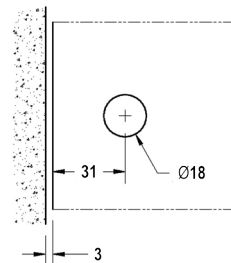

Product Image

Dimensions

Glass Preparation

### 90° Glass to Wall/Floor Bracket

- Suitable for 10mm glass
- Full round backplate
- Supplied with slotted & hex head machine screws
- Wall/Floor fixing screws sold separately