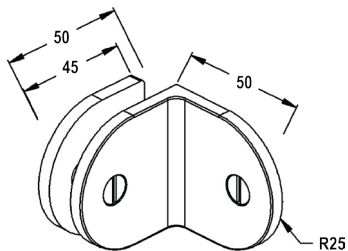

Product Image

Dimensions

Glass Preparation

### 90° Glass to Wall/Floor Bracket

- Suitable for 10mm glass
- Full round backplate
- Supplied with slotted & hex head machine screws
- Wall/Floor fixing screws sold separately