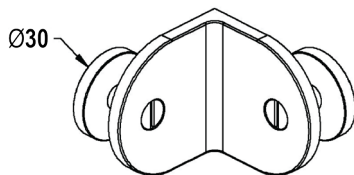

Product Image

Other dimensions same as MBR90D above

Dimensions

Glass Preparation

DETAILS

90° Glass to Glass Bracket

- Suitable for 10mm glass
- Button format
- Supplied with Slotted & Hex Head machine screws