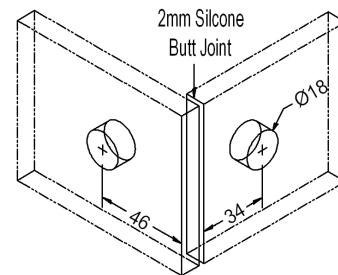

Product Image

Other dimensions same as MBR90D above

Dimensions

Glass Preparation

DETAILS

90° Glass to Glass Bracket

- Suitable for 10mm glass
- Button format
- Supplied with Slotted & Hex Head machine screws