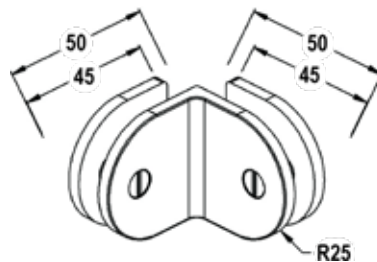

Product Image

Dimensions

Glass Preparation

### 90° Glass to Glass Bracket

- Suitable for 10mm glass
- Full round backplates
- Supplied with Slotted & Hex Head machine screws