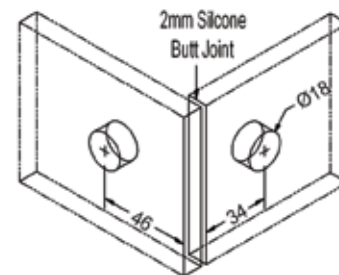

Product Image

Dimensions

Glass Preparation

### 90° Glass to Glass Bracket

- Suitable for 10mm glass
- Full round backplates
- Supplied with Slotted & Hex Head machine screws