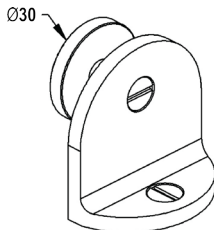

Product Image

Other dimensions same as MBR90SF above

Dimensions

Glass Preparation

DETAILS

90° Glass to Wall/Floor Bracket

- Suitable for 10mm glass
- Button & short leg
- Supplied with Slotted & Hex Head machine screws
- Wall/Floor fix screws sold seperately