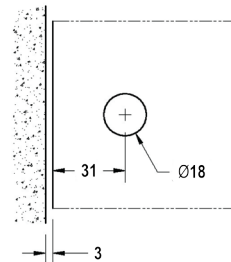

Product Image

Other dimensions same as MBR90SF above

Dimensions

Glass Preparation

DETAILS

90° Glass to Wall/Floor Bracket

- Suitable for 10mm glass
- Button & short leg
- Supplied with Slotted & Hex Head machine screws
- Wall/Floor fix screws sold seperately