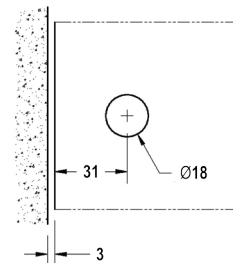

Product Image

Dimensions

Glass Preparation

DETAILS

90° Glass to Wall/Floor Bracket

- Suitable for 10mm glass
- Full round backplate & short leg
- Supplied with Slotted & Hex Head machine screws
- Wall/Floor fix screws sold seperately