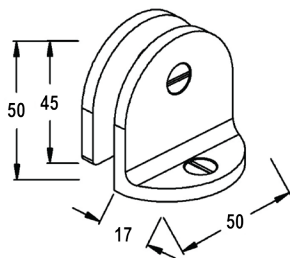

Product Image

Dimensions

Glass Preparation

DETAILS

90° Glass to Wall/Floor Bracket

- Suitable for 10mm glass
- Full round backplate & short leg
- Supplied with Slotted & Hex Head machine screws
- Wall/Floor fix screws sold seperately