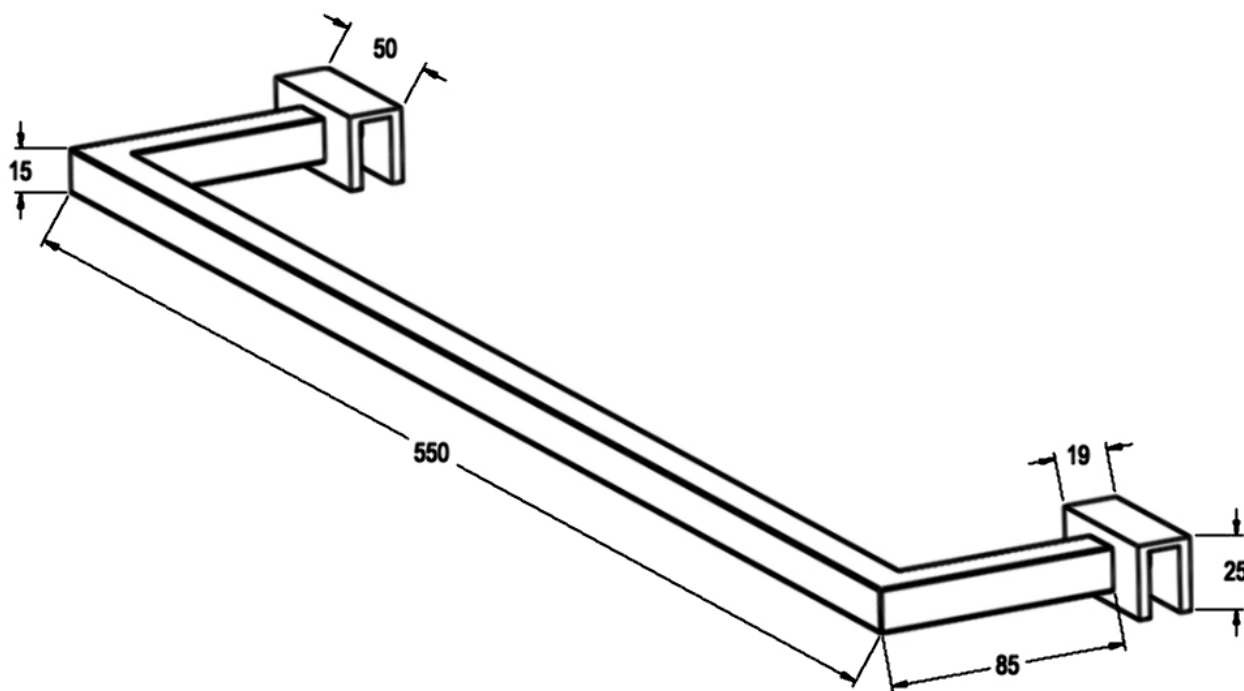

Product Image

Dimensions

DETAILS

Modern MBS10 Towel Rail

- Friction fit to top of 10mm frameless glass shower return panels
- Suitable for retrofit
- Grubscrew tightens onto glass and also provided with double sided tape for extra security