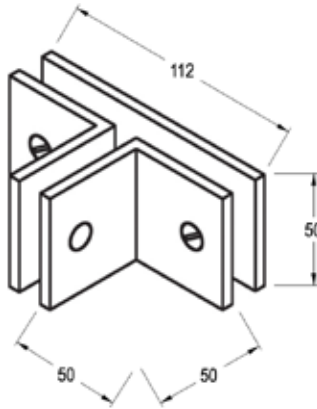

Product Image

Dimensions

Glass Preparation

#### 90°/180° Glass to Glass Bracket

- Suitable for 10mm glass
- Square shape
- Supplied with Slotted & Hex Head machine screws