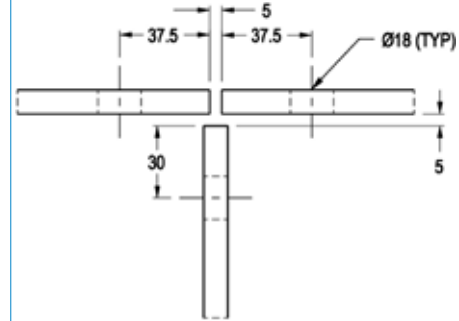

Product Image

Dimensions

Glass Preparation

#### 90°/180° Glass to Glass Bracket

- Suitable for 10mm glass
- Square shape
- Supplied with Slotted & Hex Head machine screws