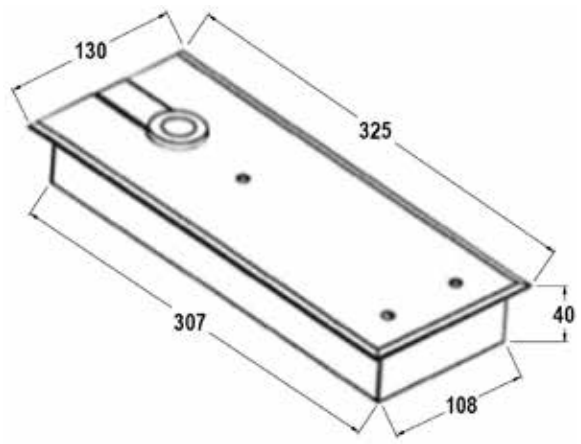

FRAMELESS GLASS POOL GATE HARDWARE

MFX840WNHO

Product Image

Dimensions

DETAILS

Modern Floorspring

- Weak Strength (15nm)
- Non Hold Open
- 100kg weight capacity with max 1100mm gate width
- 12mm clearance under gate

FINISHES

- Polished
- Satin

Base material:
Cast Steel Body
304 Stainless Steel Painted Box
316 Stainless Steel Cover