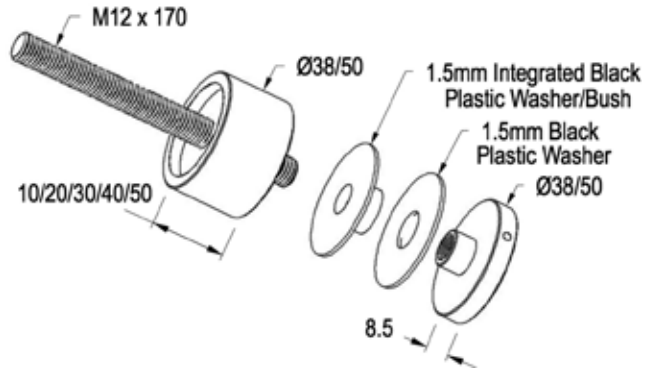

# MGA-38/50x10-50 FRAMELESS GLASS BALUSTRADE & POOL FENCE HARDWARE

Product Image

Dimensions

### Modern Glass Anchor

- Suitable for 12mm + toughened glass
- 38/50mm diameter with M12 tapped thread
- C Spanner hole on stepped discs & 10/20mm bodies
- Unique black plastic integrated washer & bush allows glass to be supported & held in place while the stepped disc is screwed over the end of the threaded rod
- Requires minimum 20mm diameter hole for glass preparation