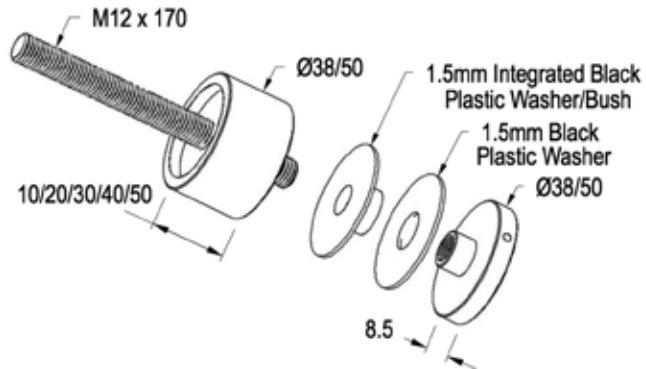

MGA-38/50x10-50 FRAMELESS GLASS BALUSTRADE & POOL FENCE HARDWARE

Product Image

Dimensions

DETAILS

Modern Glass Anchor

- Suitable for 12mm + toughened glass
- 38/50mm diameter with M12 tapped thread
- C Spanner hole on stepped discs & 10/20mm bodies
- Unique black plastic integrated washer & bush allows glass to be supported & held in place while the stepped disc is screwed over the end of the threaded rod
- Requires minimum 20mm diameter hole for glass preparation

FINISHES

- Polished
- Satin
- Matt Black

Base material: 2205 Stainless Steel