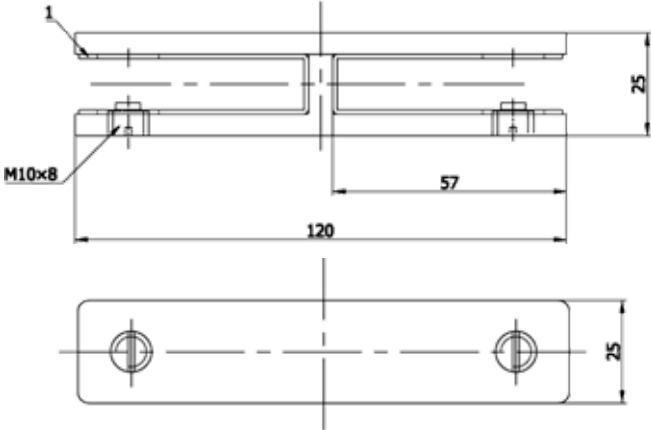

Product Image

Dimensions

**DETAILS**

180° Glass to Glass Balustrade / Pool Fence Alignment Clamp

- Suitable for 12mm toughened glass

**FINISHES**

- Polished
- Satin
- Matt Black

Base material: 2205 Stainless Steel