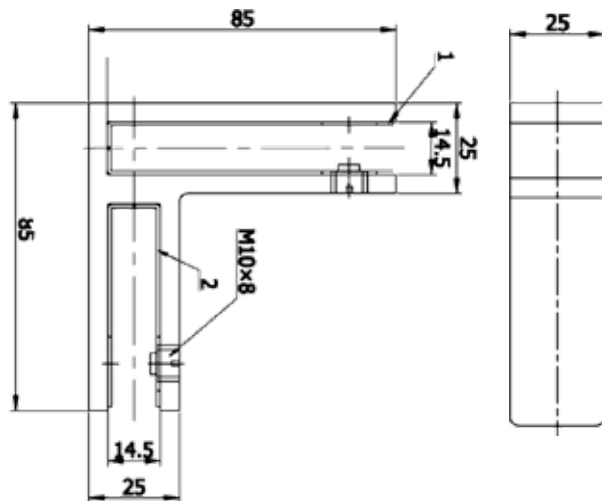

MGAB25-90

FRAMELESS GLASS BALUSTRADE & POOL FENCE HARDWARE

Product Image

Dimensions

DETAILS

90° Glass to Glass Balustrade / Pool Fence Alignment Clamp

- Suitable for 12mm toughened glass

FINISHES

- Polished
- Satin
- Matt Black

Base material: 2205 Stainless Steel