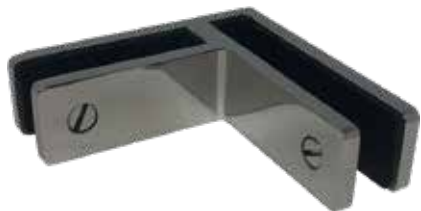

MGAB25-90

FRAMELESS GLASS BALUSTRADE & POOL FENCE HARDWARE

Product Image

Dimensions

DETAILS

90° Glass to Glass Balustrade / Pool Fence Alignment Clamp

- Suitable for 12mm toughened glass

FINISHES

- Polished
- Satin
- Matt Black

Base material: 2205 Stainless Steel