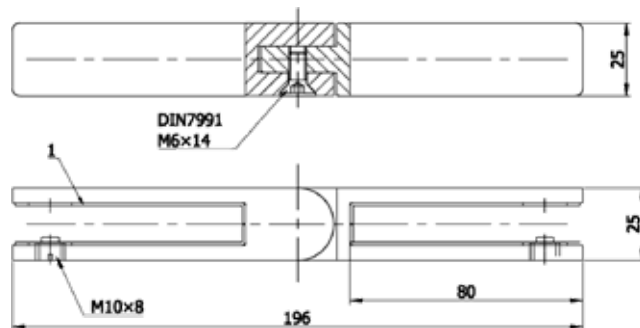

Product Image

Dimensions

DETAILS

Adjustable Angle Glass to Glass Balustrade / Pool Fence Alignment Clamp

- Suitable for 12mm toughened glass

FINISHES

- Polished
- Satin
- Matt Black

Base material: 2205 Stainless Steel