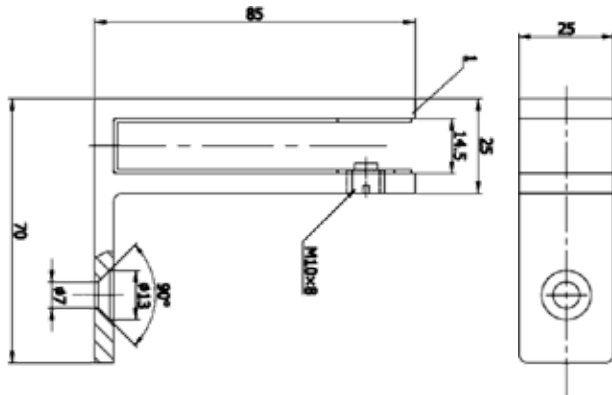

MGAB25-W

FRAMELESS GLASS BALUSTRADE & POOL FENCE HARDWARE

Product Image

Dimensions

DETAILS

90° Wall to Glass Balustrade / Pool Fence Alignment Clamp

- Suitable for 12mm toughened glass

FINISHES

- Polished
- Satin
- Matt Black

Base material: 2205 Stainless Steel