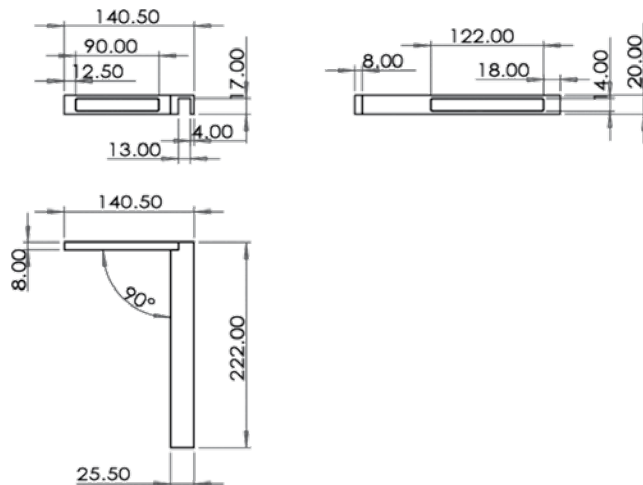

FRAMELESS GLASS BATHROOM HARDWARE

MGW90BBL
MGW90BBR

Product Image

Dimensions

DETAILS

90° Glass to Wall Brace

- L or R for Return Panel on Left or Right, looking at front of screen
- Hidden wall & glass fixing
- Alternative to glass shelves and other bracing bars