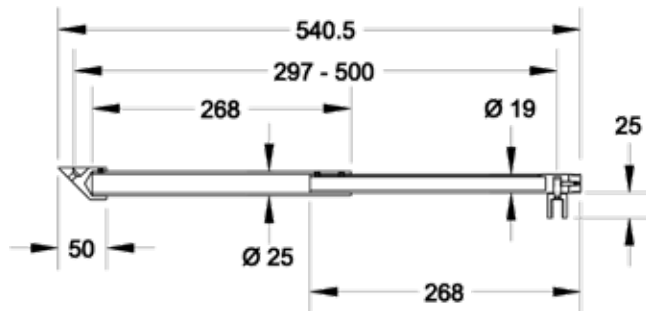

## FRAMELESS GLASS BATHROOM HARDWARE

Product Image

Dimensions

#### 45° Glass to Wall Bracing Bar - Round Section

- Supplied with metal grubscrews
- Adjustable from 300mm to approx. 500mm