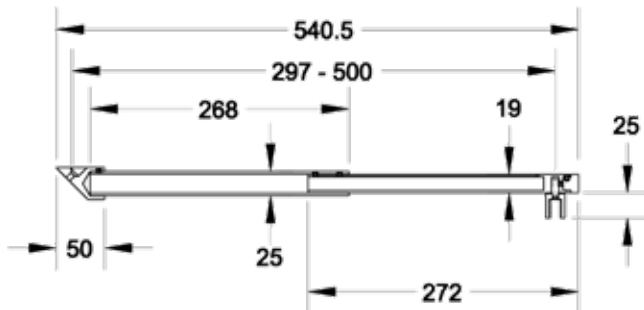

MGWBS300

FRAMELESS GLASS BATHROOM HARDWARE

Product Image

Dimensions

DETAILS

45° Glass to Wall Bracing Bar - Square Section

- Supplied with metal grubscrews
- Adjustable from 300mm to approx. 500mm

FINISHES