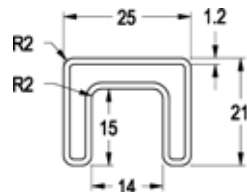

MH25S

FRAMELESS GLASS BALUSTRADE & POOL FENCE HARDWARE

Product Image

Dimensions

DETAILS

Rectangular Toprail

- Suitable for 12mm toughened glass
- 25mm wide x 21mm high x 5.8 metre length

FINISHES

- Polished
- Satin
- Matt Black

Base material: 316L Stainless Steel