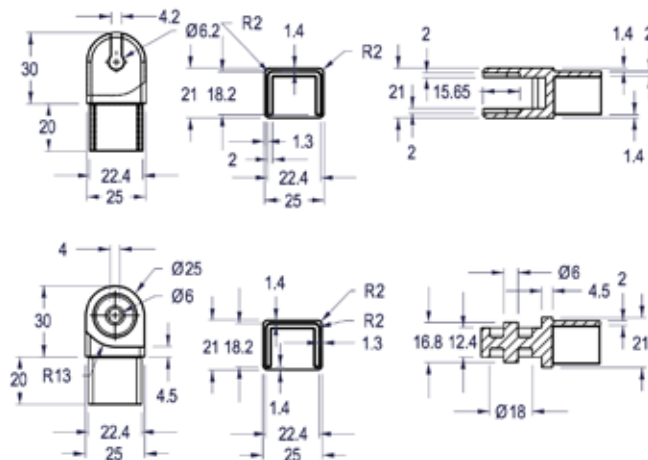

Product Image

Dimensions

### Rectangular Adjustable Corner

- 90° - 180°
- Use Tubeloc 2680 for gluing joiner into MH25S rectangular top rail