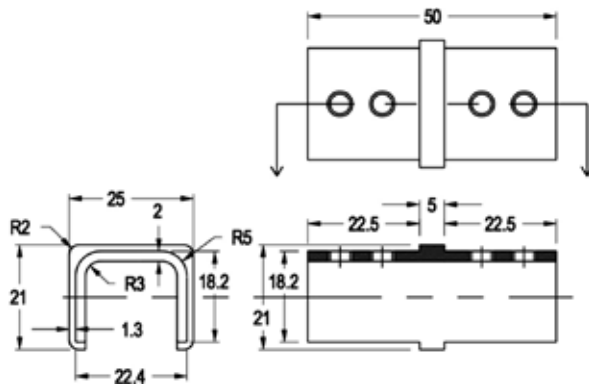

Product Image

Dimensions

DETAILS

Rectangular 180° Joiner

- Use Tubeloc 2680 for gluing joiner into MH25S rectangular toprail

FINISHES

- Polished
- Satin
- Matt Black

Base material: 316 Stainless Steel