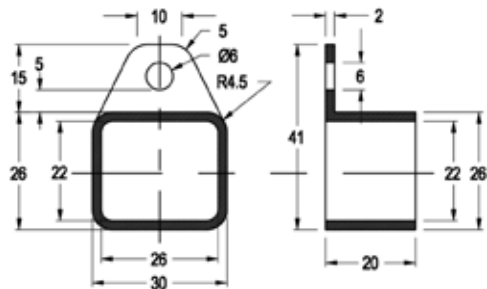

Product Image

Dimensions

### Rectangular Wall Bracket with Tab

- Use Tubeloc 2680 for gluing wall bracket into MH25S rectangular top rail