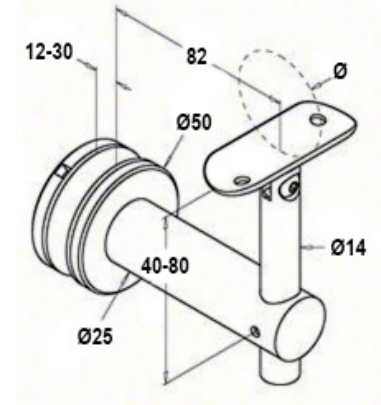

## FRAMELESS GLASS BALUSTRADE & POOL FENCE HARDWARE

Product Image

Dimensions

#### Adjustable Handrail Bracket

- Suitable for 12mm toughened glass
- Requires 20mm diameter hole in glass
- To suit Ø48-52mm diameter handrail
- MHB1 - Glass mounted
- MHB1W - Wall Mounted