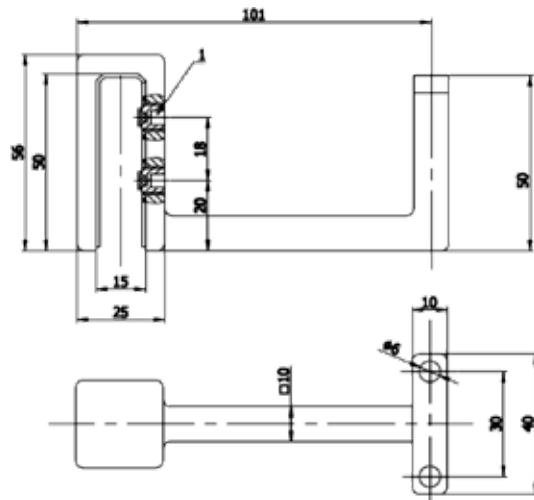

Product Image

Dimensions

DETAILS

Modern Square Handrail Bracket - Friction Fit

- Suitable for 12mm toughened glass
- Designed to allow the handrail to be installed away from the glass without the need for holes & silicon
- New design also keeps finger prints off the glass
- Suitable for use with Spartan Spigots to ensure light can still illuminate up through the edge of the glass at night