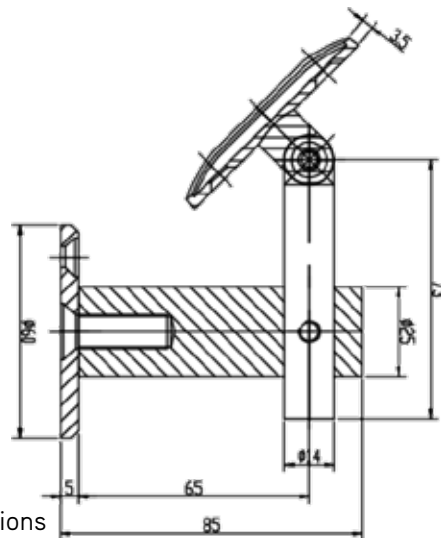

Product Image

Dimensions

### Modern Adjustable Round Handrail Bracket - Wall Mounted

- Suitable for 12mm toughened glass
- Adjustable for Toprail Height & Angle
- To suit Ø48-52mm handrail