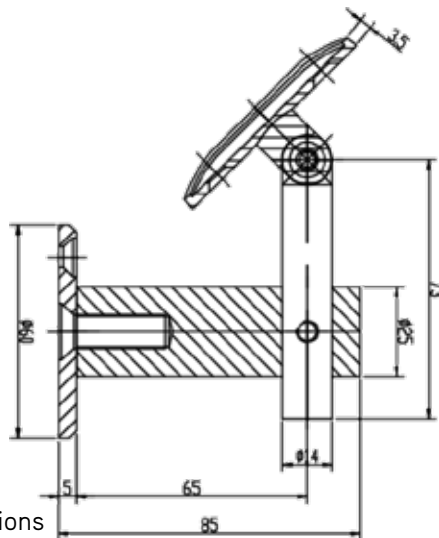

Product Image

Dimensions

### Modern Adjustable Round Handrail Bracket - Wall Mounted

- Suitable for 12mm toughened glass
- Adjustable for Toprail Height & Angle
- To suit Ø48-52mm handrail