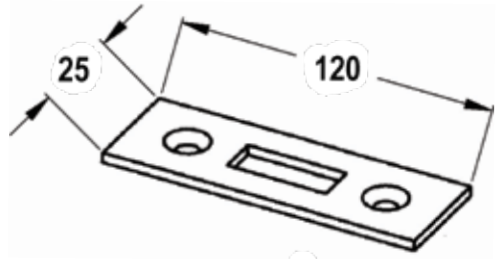

Product Image

Dimensions

DETAILS

Wall Keeper

- For MP200H

FINISHES

- Polished
- Satin

Base material:
304 Stainless Steel