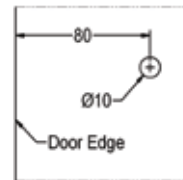

MK25

FRAMELESS GLASS BATHROOM HARDWARE

Product Image

Dimensions

Glass Preparation

DETAILS

Big Groove Pull Knob Set

- To suit 10mm glass