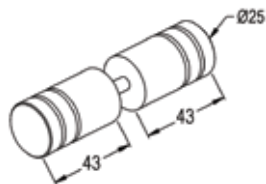

MK25

FRAMELESS GLASS BATHROOM HARDWARE

Product Image

Dimensions

Glass Preparation

DETAILS

Big Groove Pull Knob Set

- To suit 10mm glass