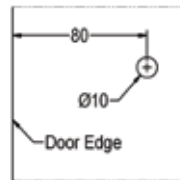

MK25B

FRAMELESS GLASS BATHROOM HARDWARE

Product Image

Dimensions

Glass Preparation

DETAILS

Big Groove Pull Knob with Button

- To suit 10mm glass