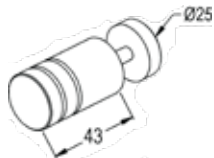

MK25B

FRAMELESS GLASS BATHROOM HARDWARE

Product Image

Dimensions

Glass Preparation

DETAILS

Big Groove Pull Knob with Button

- To suit 10mm glass