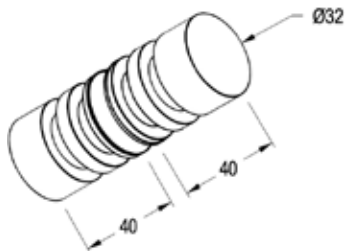

MK30

FRAMELESS GLASS BATHROOM HARDWARE

Product Image

Dimensions

Glass Preparation

DETAILS

Deep Groove Pull Knob Set

- To suit 10mm glass