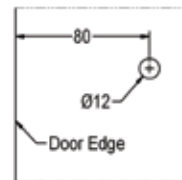

MK30

FRAMELESS GLASS BATHROOM HARDWARE

Product Image

Dimensions

Glass Preparation

DETAILS

Deep Groove Pull Knob Set

- To suit 10mm glass