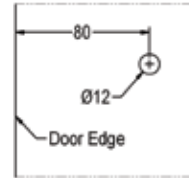

MK311

FRAMELESS GLASS BATHROOM HARDWARE

Product Image

Dimensions

Glass Preparation

DETAILS

Finger Pull Knob Set

- To suit 10mm glass