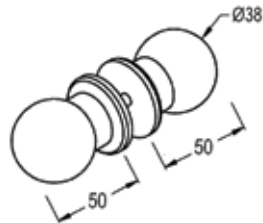

Dimensions