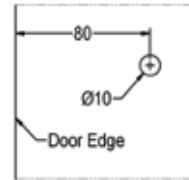

Product Image

Dimensions

Glass Preparation

DETAILS

Short Groove Pull Knob Set

- To suit 10mm glass

FINISHES

- Polished Chrome
- Other finishes available by request