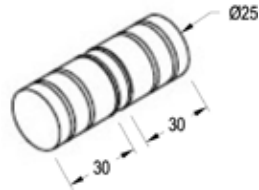

Product Image

Dimensions

Glass Preparation

DETAILS

Short Groove Pull Knob Set

- To suit 10mm glass

FINISHES

- Polished Chrome
- Other finishes available by request