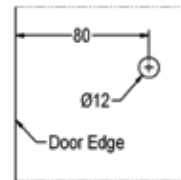

Product Image

Dimensions

Glass Preparation

DETAILS

Little Dip Pull Knob Set

- To suit 10mm glass

FINISHES

- Polished Chrome
- Other finishes available by request