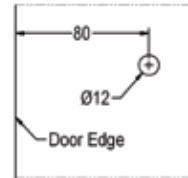

Product Image

Dimensions

Glass Preparation

DETAILS

Ridges Pull Knob Set

- To suit 10mm glass

FINISHES

- Polished Chrome
- Other finishes available by request