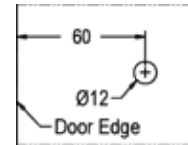

Product Image

Dimensions

Glass Preparation

DETAILS

FINISHES

Curve Pull Handle Set

- To suit 10mm glass

- Polished Chrome
- Other finishes available by request