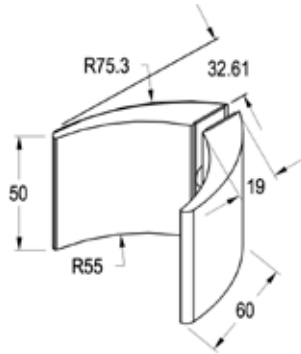

Product Image

Dimensions

Glass Preparation

DETAILS

FINISHES

Curve Pull Handle Set

- To suit 10mm glass

- Polished Chrome
- Other finishes available by request