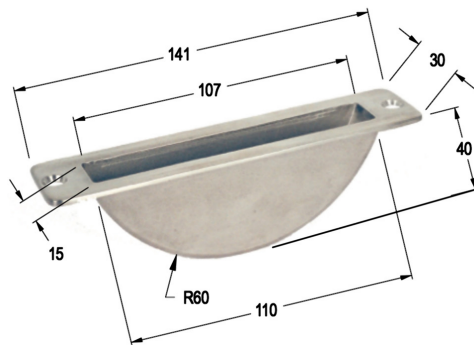

MK590

FRAMELESS GLASS PIVOT DOOR HARDWARE

Product Image

Dimensions

DETAILS

Ground Keeper

FINISHES

- Polished
- Satin

Base Material: 316 Stainless Steel