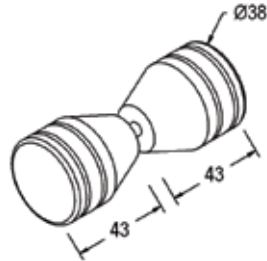

Product Image

Dimensions

Glass Preparation

#### Cone Pull Knob Set

- To suit 10mm glass