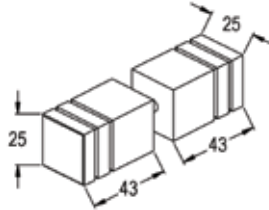

Product Image

Dimensions

Glass Preparation

DETAILS

Square Pull Knob Set

- To suit 10mm glass

FINISHES

- Polished & Brushed Satin Chrome
- Polished & Satn Gold
- Matt Black
- Brushed Nickel
- Other finishes available by request