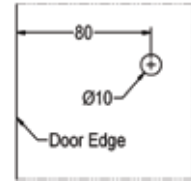

Product Image

Dimensions

Glass Preparation

DETAILS

Square Pull Knob Set

- To suit 10mm glass

FINISHES

- Polished & Brushed Satin Chrome
- Polished & Satn Gold
- Matt Black
- Brushed Nickel
- Other finishes available by request