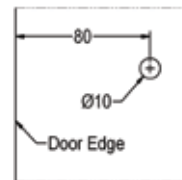

MKS38

FRAMELESS GLASS BATHROOM HARDWARE

Product Image

Dimensions

Glass Preparation

DETAILS

Big Square Pull Knob Set

- To suit 10mm glass