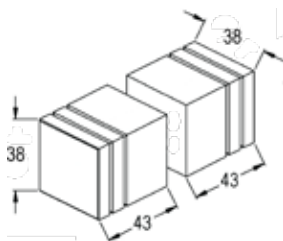

MKS38

FRAMELESS GLASS BATHROOM HARDWARE

Product Image

Dimensions

Glass Preparation

DETAILS

Big Square Pull Knob Set

- To suit 10mm glass