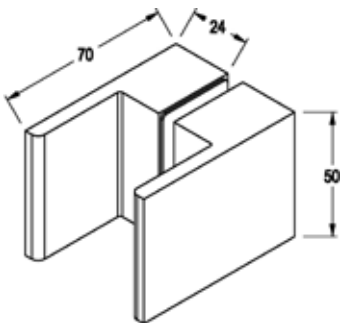

MKS50

FRAMELESS GLASS BATHROOM HARDWARE

Product Image

Dimensions

Glass Preparation

DETAILS

Oblong Pull Handle Set

- To suit 10mm glass