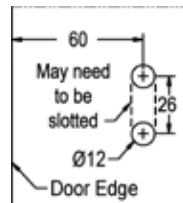

MKS50

FRAMELESS GLASS BATHROOM HARDWARE

Product Image

Dimensions

Glass Preparation

DETAILS

Oblong Pull Handle Set

- To suit 10mm glass