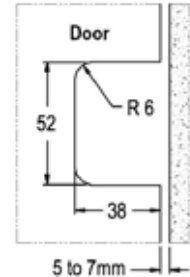

ML1

FRAMELESS GLASS BATHROOM HARDWARE

Product Image

Dimensions

Glass Preparation

DETAILS

Wall Fix Hinge

- Suitable for 6mm & 8mm glass
- Centre T mount plate with 4 wall fixing holes
- 25kg per two hinges & 37.5kg per three hinges with 700mm max door width
- Supplied with Hex head machine screws
- Hinges open in & out, self closing from approximately 25°