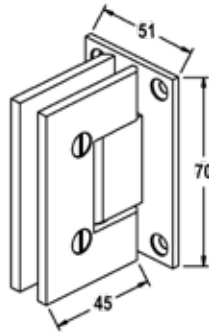

ML1

FRAMELESS GLASS BATHROOM HARDWARE

Product Image

Dimensions

Glass Preparation

DETAILS

Wall Fix Hinge

- Suitable for 6mm & 8mm glass
- Centre T mount plate with 4 wall fixing holes
- 25kg per two hinges & 37.5kg per three hinges with 700mm max door width
- Supplied with Hex head machine screws
- Hinges open in & out, self closing from approximately 25°