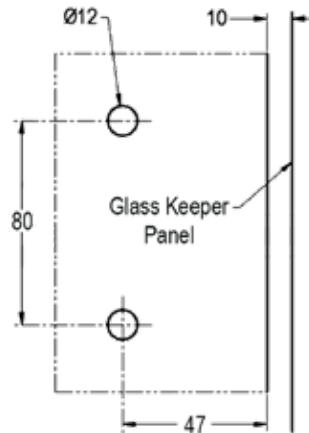

ML180

FRAMELESS GLASS POOL GATE HARDWARE

Product Image

Dimensions

Glass Preparation

DETAILS

Modern Glass to Glass 180° Latch

- To suit 12mm Glass Thickness
- D & D Magna latch
- Also available with lockable black Magna Latch