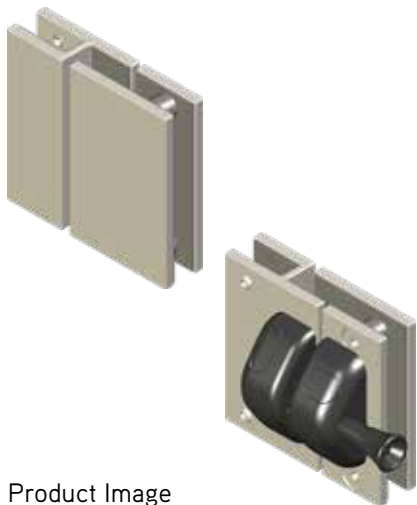

ML180

FRAMELESS GLASS POOL GATE HARDWARE

Product Image

Dimensions

Glass Preparation

DETAILS

Modern Glass to Glass 180° Latch

- To suit 12mm Glass Thickness
- D & D Magna latch
- Also available with lockable black Magna Latch

FINISHES

- Polished
- Satin
- Matt Black

Base material:
Black Moulded Polymer Latch
2205 Stainless Steel Plates