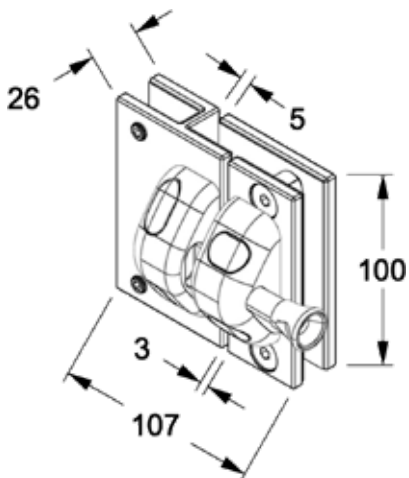

ML180

FRAMELESS GLASS POOL GATE HARDWARE

Product Image

Dimensions

Glass Preparation

DETAILS

Modern Glass to Glass 180° Latch

- To suit 12mm Glass Thickness
- D & D Magna latch
- Also available with lockable black Magna Latch

FINISHES

- Polished
- Satin
- Matt Black

Base material:
Black Moulded Polymer Latch
2205 Stainless Steel Plates