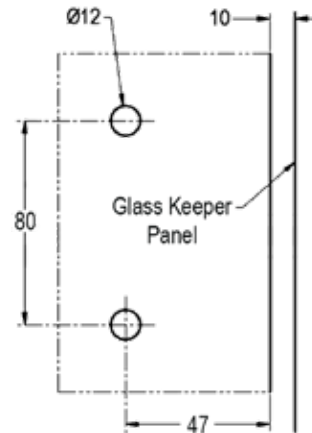

FRAMELESS GLASS POOL GATE HARDWARE

ML90-IN

Product Image

Dimensions

Glass Preparation

DETAILS

Modern Glass to Glass 90° Latch - Opening In

- To suit 12mm Glass Thickness
- D & D Magna latch
- Also available with lockable black Magna Latch