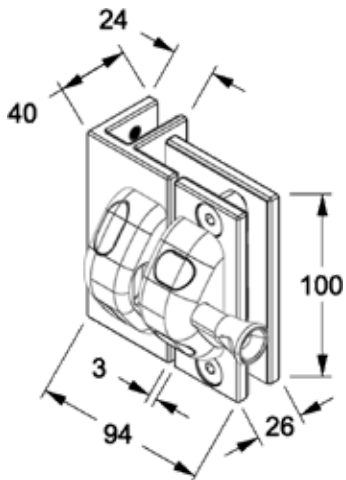

FRAMELESS GLASS POOL GATE HARDWARE

ML90-IN

Product Image

Dimensions

Glass Preparation

DETAILS

Modern Glass to Glass 90° Latch - Opening In

- To suit 12mm Glass Thickness
- D & D Magna latch
- Also available with lockable black Magna Latch

FINISHES

- Polished
- Satin
- Matt Black

Base material:

Black Moulded Polymer Latch
2205 Stainless Steel Plates