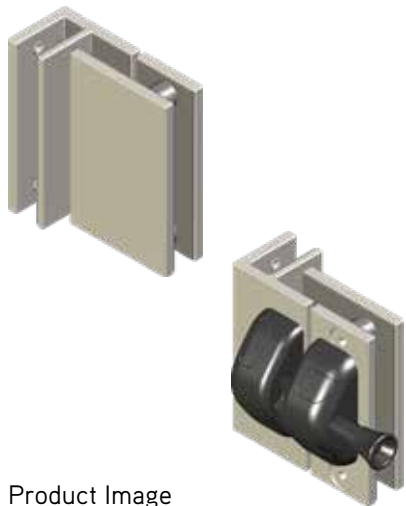

FRAMELESS GLASS POOL GATE HARDWARE

ML90-IN

Product Image

Dimensions

Glass Preparation

DETAILS

Modern Glass to Glass 90° Latch - Opening In

- To suit 12mm Glass Thickness
- D & D Magna latch
- Also available with lockable black Magna Latch

FINISHES

- Polished
- Satin
- Matt Black

Base material:

Black Moulded Polymer Latch
2205 Stainless Steel Plates