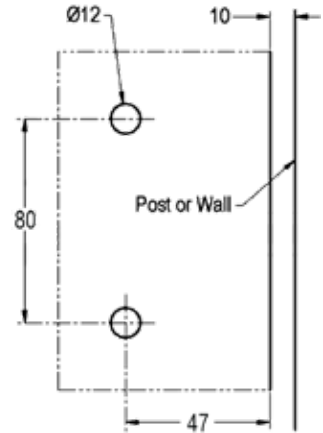

FRAMELESS GLASS POOL GATE HARDWARE

ML90-WP

Product Image

Dimensions

Glass Preparation

DETAILS

Modern Glass to Wall/Post 90° Latch - Opening Out

- To suit 12mm Glass Thickness
- D & D Magna latch
- Also available with lockable black Magna Latch