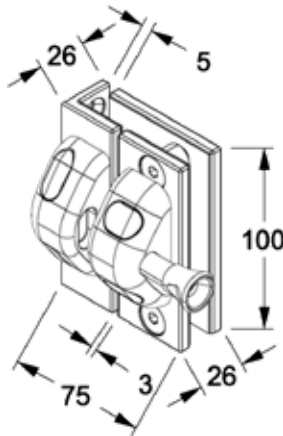

FRAMELESS GLASS POOL GATE HARDWARE

ML90-WP

Product Image

Dimensions

Glass Preparation

DETAILS

Modern Glass to Wall/Post 90° Latch - Opening Out

- To suit 12mm Glass Thickness
- D & D Magna latch
- Also available with lockable black Magna Latch