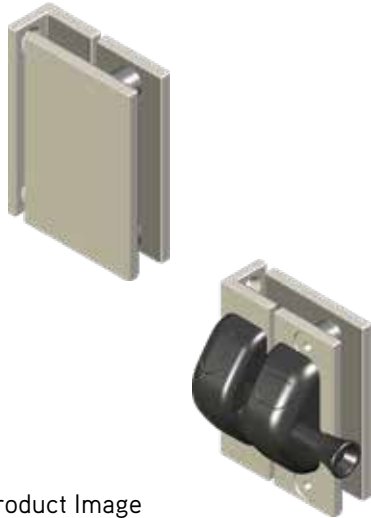

FRAMELESS GLASS POOL GATE HARDWARE

ML90-WP

Product Image

Dimensions

Glass Preparation

DETAILS

Modern Glass to Wall/Post 90° Latch - Opening Out

- To suit 12mm Glass Thickness
- D & D Magna latch
- Also available with lockable black Magna Latch

FINISHES

- Polished
- Satin
- Matt Black

Base material:
Black Moulded Polymer Latch
2205 Stainless Steel Plates