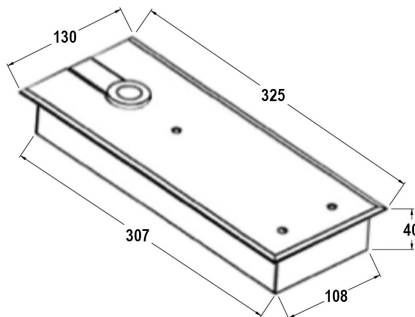

FRAMELESS GLASS PIVOT DOOR HARDWARE

Modern Floorsprings

Product Image

Dimensions

MFX840WNHO	Weak (15nm)
MFX840WHO	
MFX840SNHO	Standard (25nm)
MFX840SHO	
MFX840HNHO	Heavy (33nm)
MFX840HHO	

Floorspring Types

DETAILS

Modern Floor Springs

- Cover Plate standard with MFGS logo, also available without
- Suitable for 900mm, 1000mm & 1100mm door widths
- Maximum door weight 100kg
- Non Hold Open & Hold Open
- Standard & Offset Spindles available upon request - POA

FINISHES

- Polished Cover Plate
 - Satin Cover Plate
 - Painted Box
- Base material:
304 Stainless Steel Box
316 Stainless Steel Cover Plate
Cast Steel Body