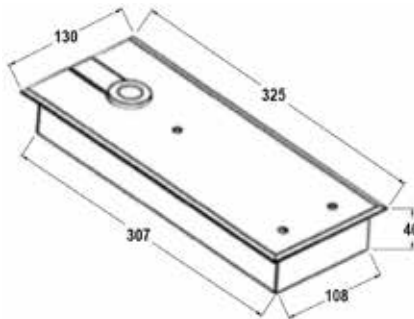

FRAMELESS GLASS PIVOT DOOR HARDWARE

Modern Floorsprings

Product Image

Dimensions

MFX840WNHO	Weak (15nm)
MFX840WHO	
MFX840SNHO	Standard (25nm)
MFX840SHO	
MFX840HNHO	Heavy (33nm)
MFX840HHO	

Floorspring Types

DETAILS

Modern Floor Springs

- Cover Plate standard with MFGS logo, also available without
- Suitable for 900mm, 1000mm & 1100mm door widths
- Maximum door weight 100kg
- Non Hold Open & Hold Open
- Standard & Offset Spindles available upon request - POA

FINISHES

- Polished & Satin Cover Plate
 - Matt Black Cover Plate
 - Painted Box
- Base material:
304 Stainless Steel Box
316 Stainless Steel Cover Plate
Cast Steel Body