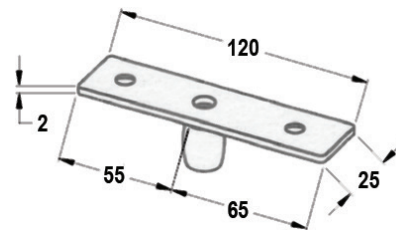

Product Image

Dimensions

DETAILS

Top Pivot with mounting plate

FINISHES

- Polished
- Satin

Base material: 304 Stainless Steel