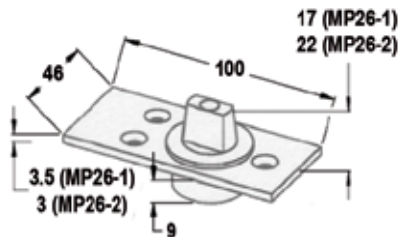

MP26-1/2

FRAMELESS GLASS PIVOT DOOR HARDWARE

Product Image

Dimensions

DETAILS

Standard Floor Pivot

- Maximum door weight 200kg
- 5.5/11mm clearance under door to top of fixing plate

FINISHES

- Satin

Base material: 304 Stainless Steel