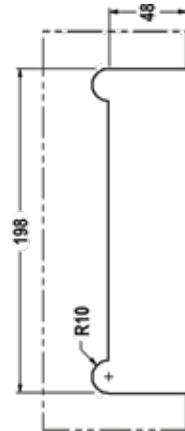

MP320

FRAMELESS GLASS PIVOT DOOR HARDWARE

Product Image

Dimensions
of patch same
as MP300 on
previous page

Dimensions

Glass Preparation

DETAILS

Centre Patch Keeper (for MP300 & MP300L)